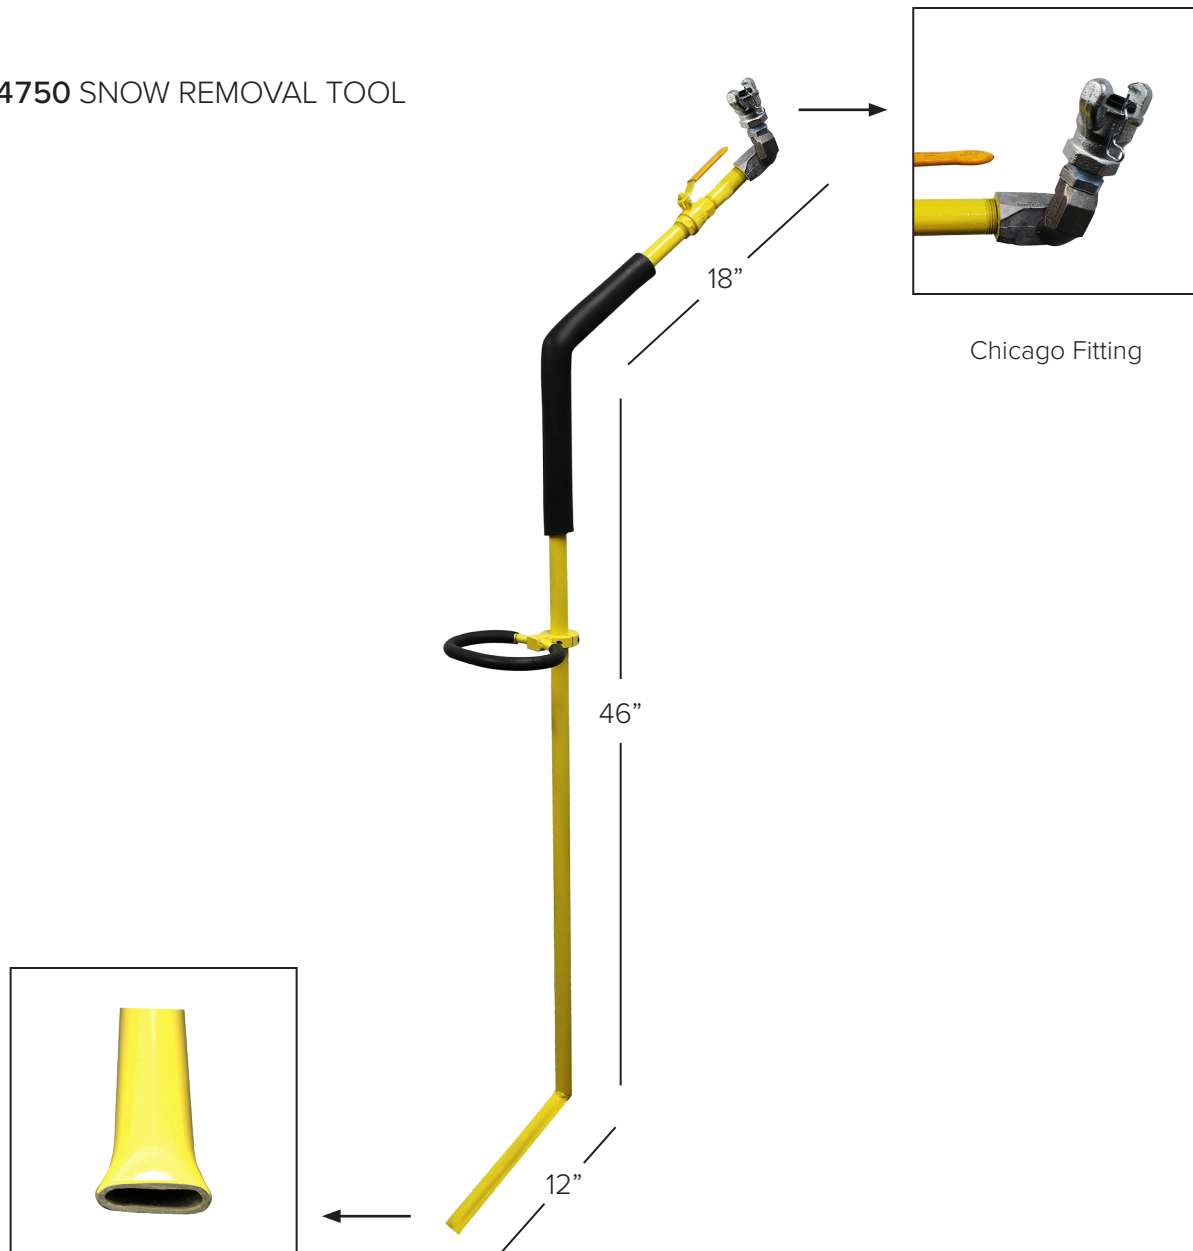

SNOW REMOVAL TOOL

Our ergonomic snow wand can be used on any vehicle equipped with a compressor.

99-4750 SNOW REMOVAL TOOL

Place your order today!