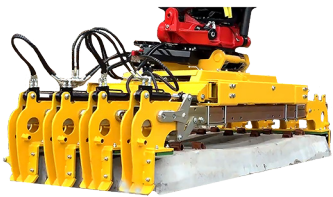

ROSENQVIST **PRODUCTS**

All products are available exclusively at Davanac and much more, contact us for more information!

TIE REPLACER

Single tie replacer with digging capabilities.

91-5100 - SB60

RAIL & ROLLER GRIP

Smaller attachments are available for dragging, lifting and rolling rail from 100 - 141 LBS.

91-5170 - RG3000

91-5180 - RG4800

TIE LAYERS

A complete array of equipment for the installation of wood and concrete ties.

91-5110 - SL450

91-5115 - SL550

91-5118 - SL650

CLIP DRIVERS

A variety of clip drivers for the installation and extraction of rail fasteners.

91-5120 - CD200 IQ

CD 300 IQ

91-5130 - CD400 SP