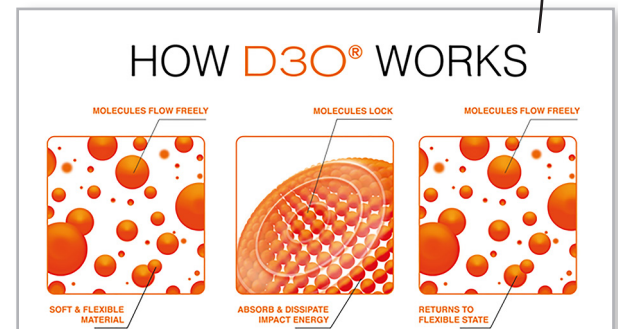

MECHANIX M-PACT GLOVE

GLOVE, M-PACT, BLACK/GREY, MPT-58

ALL SIZES AVAILABLE

- Thermoplastic rubber knuckle guard and finger guards protect against impact.
- Index trigger control.

Form-fitting material helps keep hands cool and comfortable.

- Dual-layer internal fingertip reinforcement provides added durability.
- Embossed and textured index finger and thumb provides grip.
- Touch screen control.

- Thermoplastic rubber closure with hook and loop provides a secure fit.

- D30 palm padding absorbs and dissipates high-impact energy through the palm.

Sizes:

- 87-1335 GLOVE, M-PACT, BLACK/GREY, M, MPT-58-009
- 87-1336 GLOVE, M-PACT, BLACK/GREY, L, MPT-58-010
- 87-1337 GLOVE, M-PACT, BLACK/GREY, XL, MPT-58-011