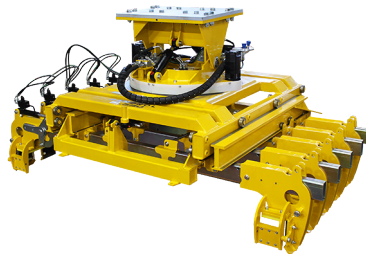

ROSENQVIST PRODUCTS AVAILABLE EXCLUSIVELY FROM DAVANAC

TIE REPLACER

Single tie replacer with digging capabilities.

91-5100 - SB60

RAIL & ROLLER GRIP

Smaller attachments are available for dragging, lifting and rolling rail from 100- 141 LBS.

91-5170 - RG3000

91-5180 - RG4800

TIE LAYERS

A complete array of equipment for the installation of wood and concrete sleepers.

91-5110 - SL450

91-5115 - SL550

91-5118 - SL650

CLIP DRIVERS

A variety of clip drivers for the installation and extraction of rail fasteners.

91-5120 - CD200 IQ

CD 300 IQ

91-5130 - CD400 SP

Place your order today!