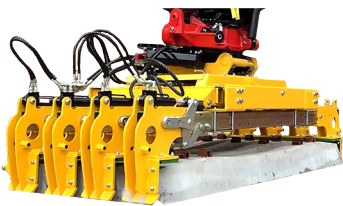

ROSENQVIST PRODUCTS AVAILABLE EXCLUSIVELY FROM DAVANAC

TIE REPLACER

Single tie replacer with digging capabilities.

91-5100 - SB60

RAIL & ROLLER GRIP

Smaller attachments are available for dragging, lifting and rolling rail from 100- 141 LBS.

91-5170 - RG3000

91-5180 - RG4800

TIE LAYERS

A complete array of equipment for the installation of wood and concrete sleepers.

91-5110 - SL450

91-5115 - SL550

91-5118 - SL650

CLIP DRIVERS

A variety of clip drivers for the installation and extraction of rail fasteners.

91-5120 - CD200 IQ

CD 300 IQ

91-5130 - CD400 SP

Place your order today!