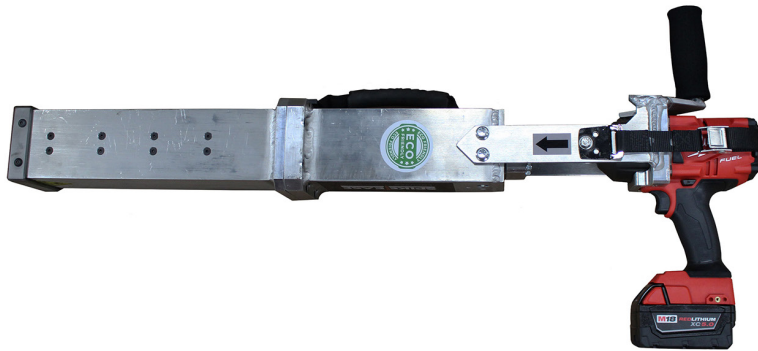

SPIKEEASE

The SpikeEase works as fast as 3 - 7 seconds per spike.

CP Approved!

96-0030
BATTERY SPIKE PULLER KIT, SPIKEEASE AND
MILWAUKEE IMPACT
SAP 712002431

INCLUDES: IMPACT WRENCH, RAPID CHARGER, 9AH BATTERY,
TUBE OF GREASE, AND CONTRACTOR BAG

96-0010
SPIKEEASE, SPIKE PULLER, BATTERY
POWERED (MILWAUKEE T)
SAP 712002430

Place your order today!