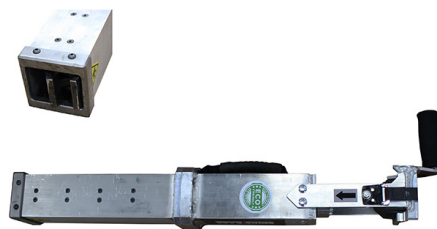

SPIKEEASE

The SpikeEase works as fast as 3 - 7 seconds per spike.

CP Approved!

96-0030
BATTERY SPIKE PULLER KIT, SPIKEEASE AND
MILWAUKEE IMPACT
SAP 712002431

INCLUDES: IMPACT WRENCH, RAPID CHARGER, 9AH BATTERY,
TUBE OF GREASE, AND CONTRACTOR BAG

96-0010
SPIKEEASE, SPIKE PULLER, BATTERY
POWERED (MILWAUKEE T)
SAP 712002430

Place your order today!